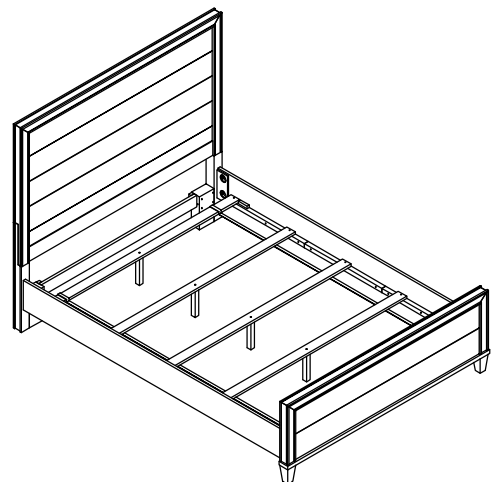

Warning :

- Be sure to check all packing material carefully for small parts, which may have come loose inside the carton during shipment.
- To prevent possible scratches and damage, this furniture **MUST BE ASSEMBLED BY TWO PEOPLE** on a soft surface such as a blanket or carpet.

Hardware and Parts packed with the Headboard

Queen Panel Headboard - 30715 (H-A) 1 pc	Headboard Post (Left) (H-B) 1 pc	Headboard Post (Right) (H-C) 1 pc	Headboard Stretcher (H-D) 1 pc		
Allen Head Bolt M6-32 x 40mm (H-E) 2 pcs	Flat Washer Ø6 x Ø13mm (H-F) 2 pcs	Lock Washer Ø9 x Ø13mm (H-G) 8 pcs	Allen Head Bolt M8-32 x 55mm (H-H) 6 pcs	Flat Washer Ø8 x Ø20mm (H-I) 6 pcs	Allen Key 4 x 110mm (H-J) 1 pc

Hardware and Parts packed with the Footboard

Queen Panel Footboard - 30716 (F-A) 1 pc	Wood Slat (61" long) (F-B) 1 set	Support leg (7-3/4" x 1-1/4" x 1-1/4") (F-C) 5 pcs	Wood Screw Ø4 x 25mm (F-D) 10 pcs	Tool Required (not provided) Phillips Screwdriver

Hardware and Parts packed with the Bed Rails

Bed Rails - 30772 (R-A) 2 pcs	Thread Bolt M8-32 x 70mm (R-B) 8 pcs	Arc Washer 14 x 26mm (R-C) 8 pcs	Lock Washer Ø10 x Ø15mm (R-D) 8 pcs	Hex Nut M8-32 x 7mm (R-E) 8 pcs	Open Wrench 13 mm (R-F) 1 pc

5/0 Queen Bed

30715 - 5/0 Panel Headboard

30716 - 5/0 Panel Footboard

30772 - 5/0-6/6 Bed Rails