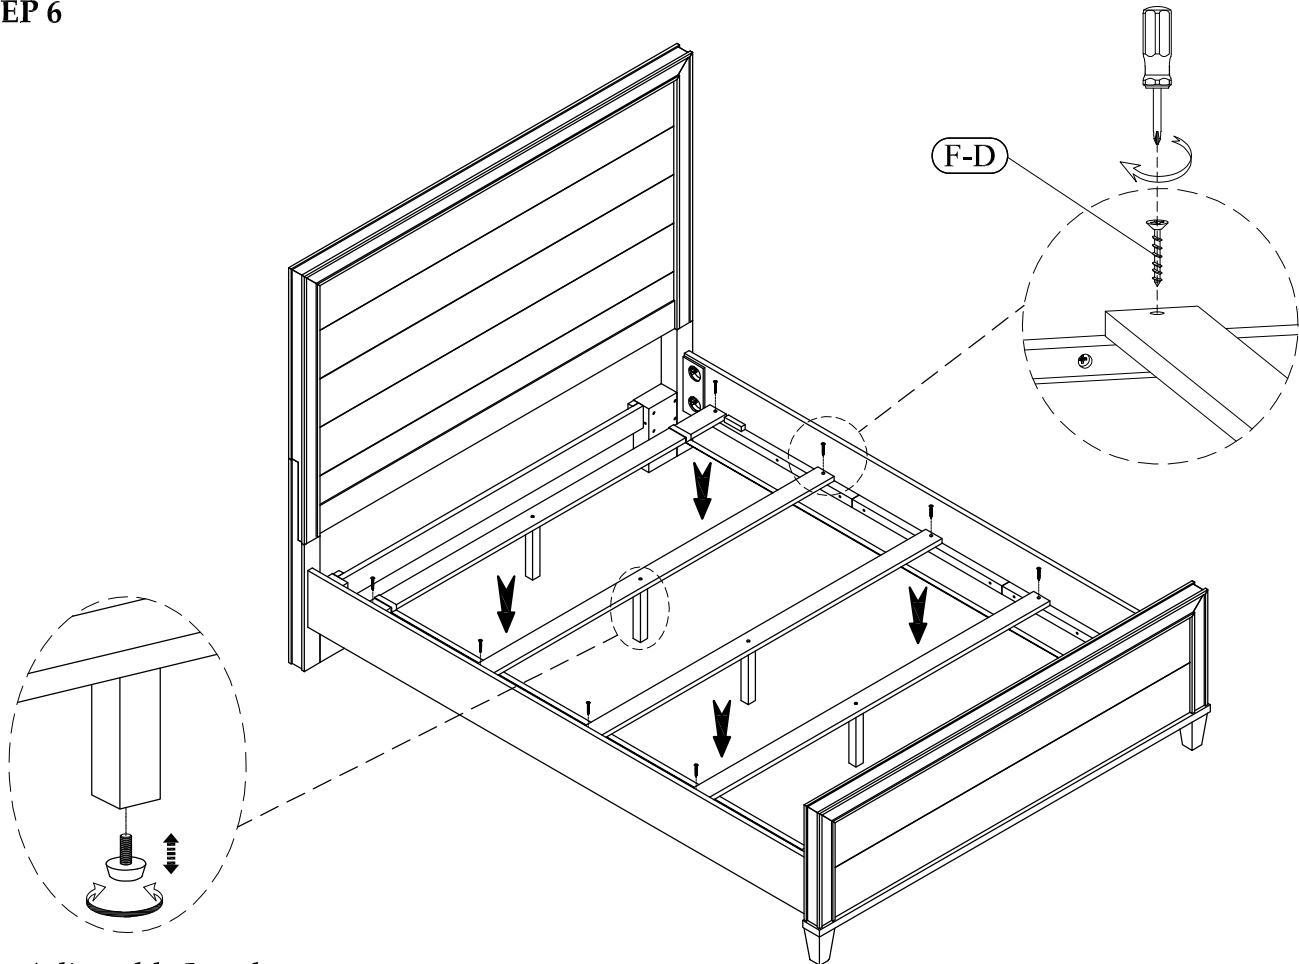

STEP 6

Adjustable Leveler