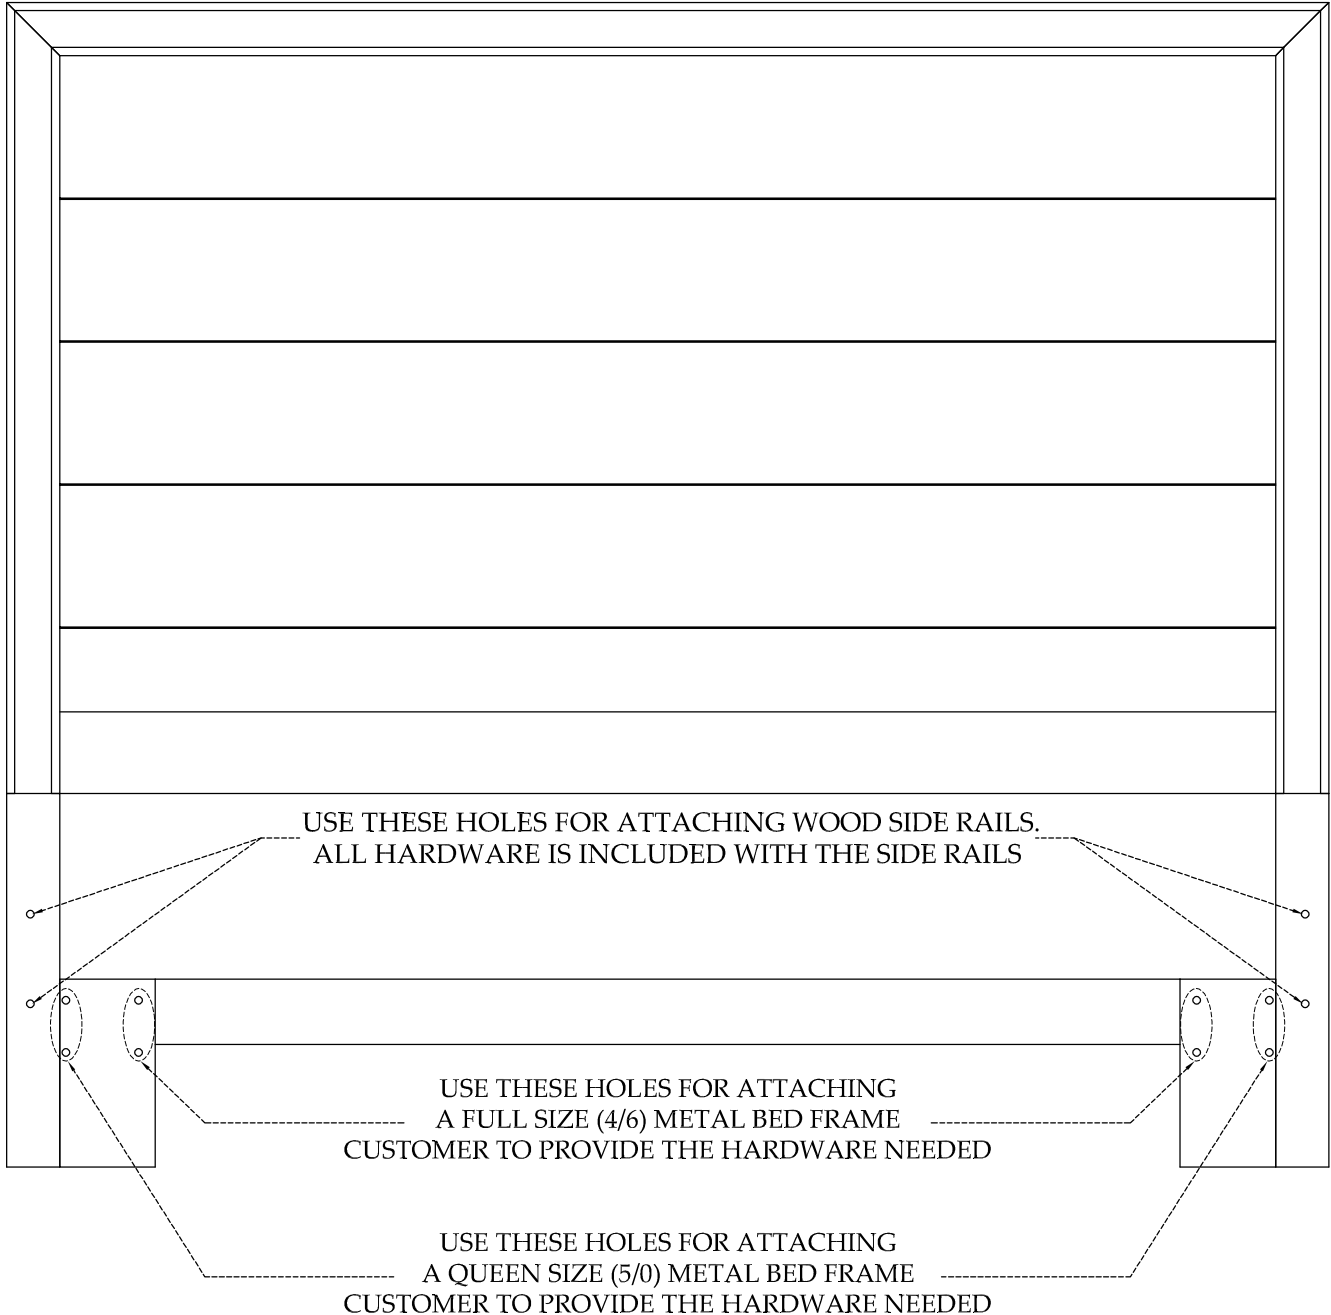

Warning :

- Be sure to check all packing material carefully for small parts, which may have come loose inside the carton during shipment.
- To prevent possible scratches and damage, this furniture **MUST BE ASSEMBLED BY TWO PEOPLE** on a soft surface such as a blanket or carpet.

Hardware and Parts packed with the Footboard

<p>Queen Panel Footboard - 30716</p>  <p>(F-A) 1 pc</p>	<p>Wood Slat (61" long)</p>  <p>(F-B) 1 set</p>	<p>Support leg (7-3/4" x 1-1/4" x 1-1/4")</p>  <p>(F-C) 5 pcs</p>	<p>Wood Screw Ø4 x 25mm</p>  <p>(F-D) 10 pcs</p>	<p>Tool Required (not provided) Phillips Screwdriver</p> 
---	--	--	---	--

STEP 4

STEP 5

STEP 6

Adjustable Leveler

*5/0 Queen Bed
30715 - 5/0 Panel Headboard*

THE HEADBOARD MAY BE USED ALONE WITH
A FULL SIZE OR QUEEN SIZE METAL BED FRAME