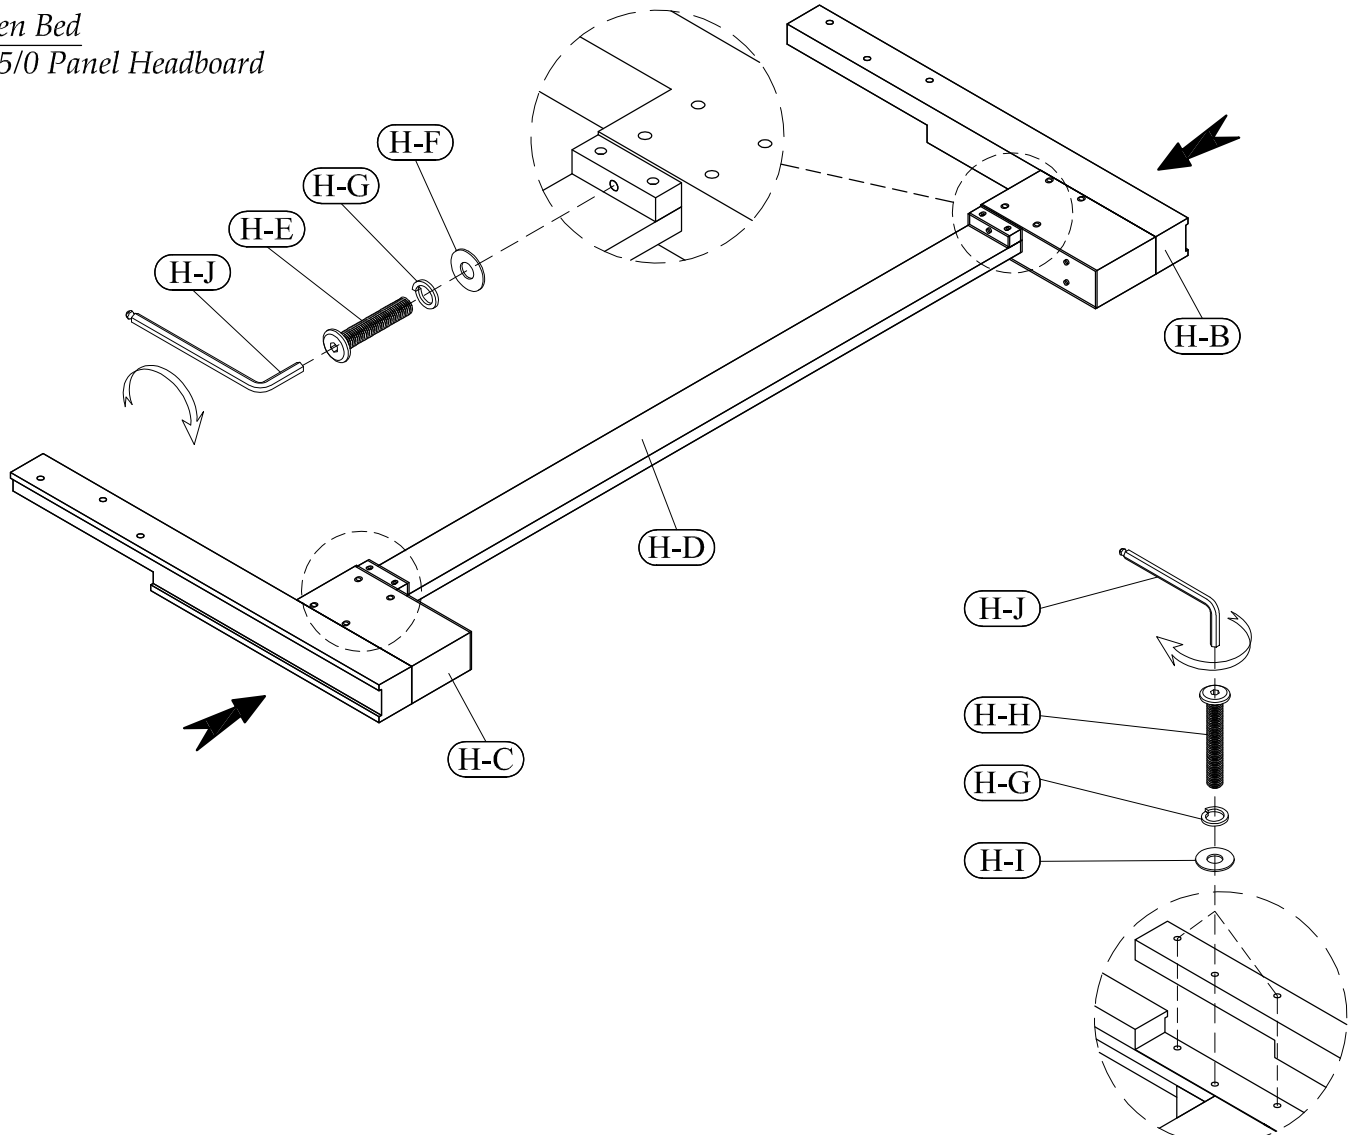

STEP 1

5/0 Queen Bed
30715 - 5/0 Panel Headboard