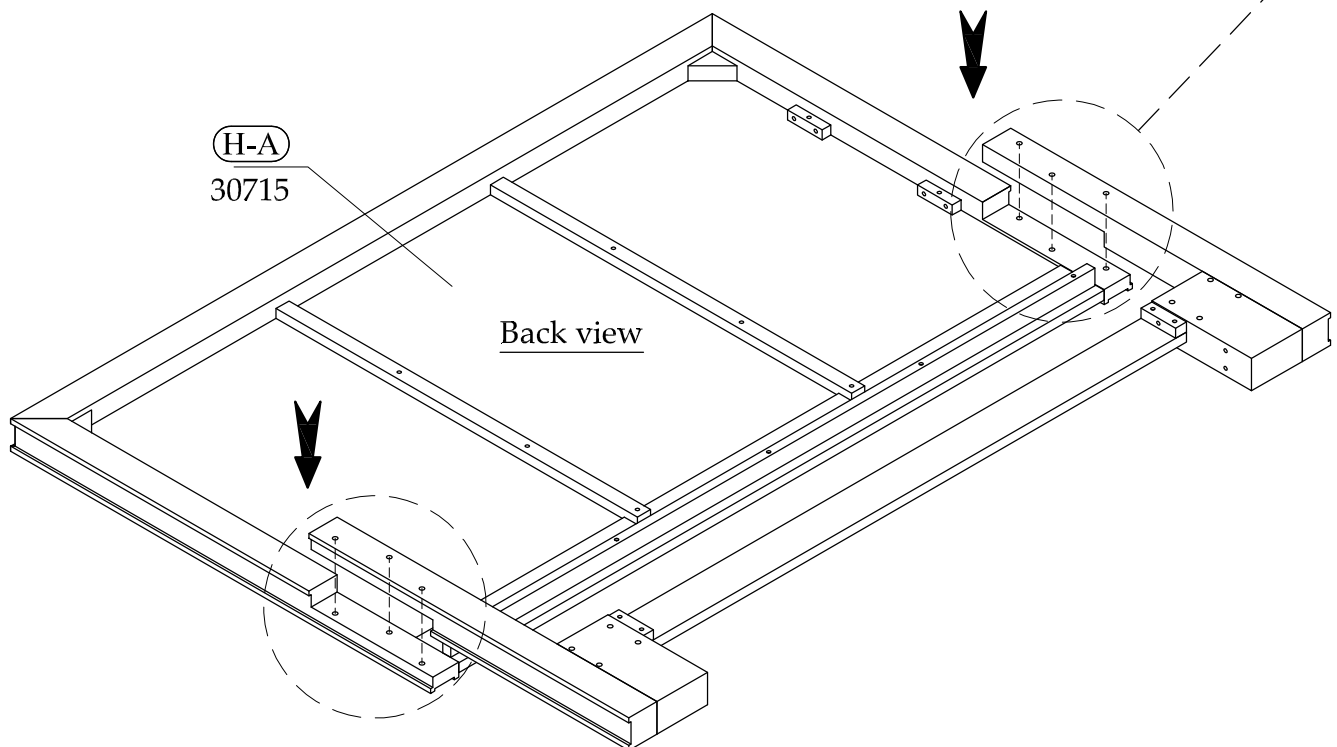

Hardware and Parts packed with the Footboard

<p>Queen Panel Footboard - 30716</p>  <p>(F-A) 1 pc</p>	<p>Wood Slat (61" long)</p>  <p>(F-B) 1 set</p>	<p>Support leg (7-3/4" x 1-1/4" x 1-1/4")</p>  <p>(F-C) 5 pcs</p>	<p>Wood Screw Ø4 x 25mm</p>  <p>(F-D) 10 pcs</p>	<p>Tool Required (not provided) Phillips Screwdriver</p> 
---	--	--	---	--

Hardware and Parts packed with the Bed Rails

<p>Bed Rails - 30772</p>  <p>(R-A) 2 pcs</p>	<p>Thread Bolt M8-32 x 70mm</p>  <p>(R-B) 8 pcs</p>	<p>Arc Washer 14 x 26mm</p>  <p>(R-C) 8 pcs</p>	<p>Lock Washer Ø10 x Ø15mm</p>  <p>(R-D) 8 pcs</p>	<p>Hex Nut M8-32 x 7mm</p>  <p>(R-E) 8 pcs</p>	<p>Open Wrench 13 mm</p>  <p>(R-F) 1 pc</p>
--	--	--	---	---	--

5/0 Queen Bed

30715 - 5/0 Panel Headboard

30716 - 5/0 Panel Footboard

30772 - 5/0-6/6 Bed Rails

STEP 1

5/0 Queen Bed
30715 - 5/0 Panel Headboard

STEP 2

STEP 3