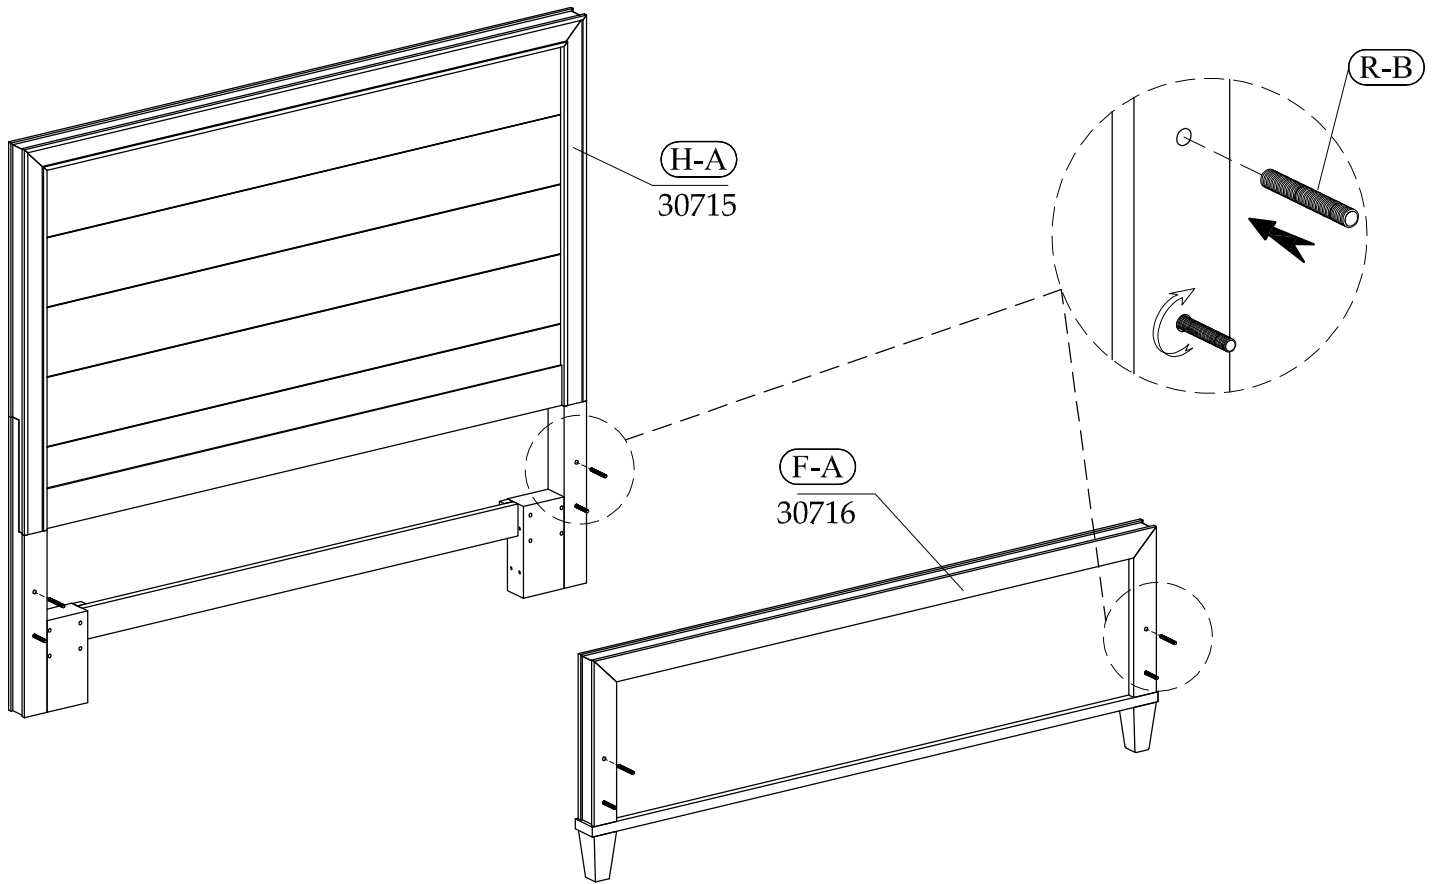

Hardware and Parts packed with the Headboard

<p>Queen Panel Headboard - 30715</p>  <p>(H-A) 1 pc</p>	<p>Headboard Post (Left)</p>  <p>(H-B) 1 pc</p>	<p>Headboard Post (Right)</p>  <p>(H-C) 1 pc</p>	<p>Headboard Stretcher</p>  <p>(H-D) 1 pc</p>		
<p>Allen Head Bolt M6-32 x 40mm</p>  <p>(H-E) 2 pcs</p>	<p>Flat Washer Ø6 x Ø13mm</p>  <p>(H-F) 2 pcs</p>	<p>Lock Washer Ø9 x Ø13mm</p>  <p>(H-G) 8 pcs</p>	<p>Allen Head Bolt M8-32 x 55mm</p>  <p>(H-H) 6 pcs</p>	<p>Flat Washer Ø8 x Ø20mm</p>  <p>(H-I) 6 pcs</p>	<p>Allen Key 4 x 110mm</p>  <p>(H-J) 1 pc</p>

Hardware and Parts packed with the Footboard

<p>Queen Panel Footboard - 30716</p>  <p>(F-A) 1 pc</p>	<p>Wood Slat (61" long)</p>  <p>(F-B) 1 set</p>	<p>Support leg (7-3/4" x 1-1/4" x 1-1/4")</p>  <p>(F-C) 5 pcs</p>	<p>Wood Screw Ø4 x 25mm</p>  <p>(F-D) 10 pcs</p>	<p>Tool Required (not provided) Phillips Screwdriver</p> 
---	--	--	---	--

Hardware and Parts packed with the Bed Rails

<p>Bed Rails - 30772</p>  <p>(R-A) 2 pcs</p>	<p>Thread Bolt M8-32 x 70mm</p>  <p>(R-B) 8 pcs</p>	<p>Arc Washer 14 x 26mm</p>  <p>(R-C) 8 pcs</p>	<p>Lock Washer Ø10 x Ø15mm</p>  <p>(R-D) 8 pcs</p>	<p>Hex Nut M8-32 x 7mm</p>  <p>(R-E) 8 pcs</p>	<p>Open Wrench 13 mm</p>  <p>(R-F) 1 pc</p>
--	--	--	---	---	--

5/0 Queen Bed

30715 - 5/0 Panel Headboard

30716 - 5/0 Panel Footboard

30772 - 5/0-6/6 Bed Rails

STEP 1

5/0 Queen Bed
30715 - 5/0 Panel Headboard

STEP 2

STEP 3